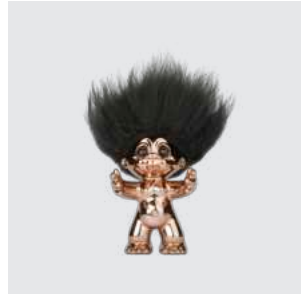

Good Luck Troll, bronze

Classic Trolls
92952

MATERIALS: Polyresin, sheepskin
DIMENSIONS: H: 9, W: 6, L: 5 (cm)
PACKSIZE: 4
DESIGN: Thomas Dam

EAN: 5 711336 000835

RRP: DKK 299.00
EUR 45.00
NOK 449.00