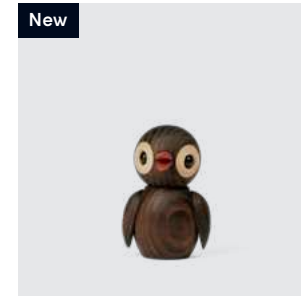

New

Trendy Thermo Ash

Spring Birds
2133-FSC

MATERIALS: FSC thermo ash, FSC maple, plastic
DIMENSIONS: H: 6.5, W: 4.2, L: 4.5 (cm)
PACKSIZE: 6
DESIGN: Chresten Sommer

EAN: 5 713487 067385

RRP: DKK 249.00
EUR 39.00
NOK 419.00