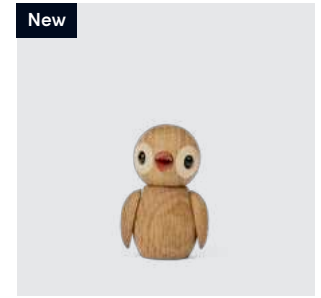

RRP: DKK 249.00
EUR 39.00
NOK 419.00

New

Jokey Oak

Spring Birds
2134-FSC

MATERIALS: FSC oak, FSC maple, plastic
DIMENSIONS: H: 6.5, W: 4.2, L: 4.5 (cm)
PACKSIZE: 6
DESIGN: Chresten Sommer

EAN: 5 713487 067408