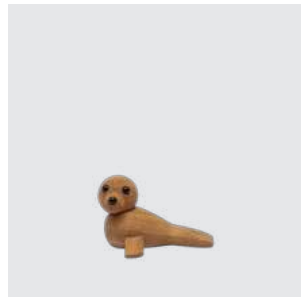

Mini Seal

Seal
2095-FSC

MATERIALS: FSC oak, plastic
DIMENSIONS: H: 5, W: 8, L: 9 (cm)
PACKSIZE: 6
DESIGN: Chresten Sommer

EAN: 5 713487 065794

RRP: DKK 249.00
EUR 39.00
NOK 419.00