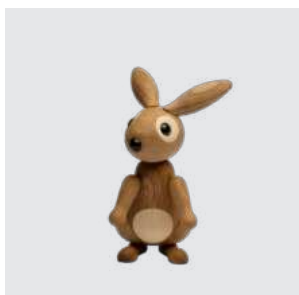

Bonnie

Standing rabbit
2109-FSC

MATERIALS: FSC oak, FSC maple,
plastic
DIMENSIONS: H: 12.5, W: 6, L: 9.7 (cm)
PACKSIZE: 6

DESIGN: Chresten Sommer

EAN: 5 713487 066883

RRP: DKK 519.00
EUR 69.00
NOK 799.00