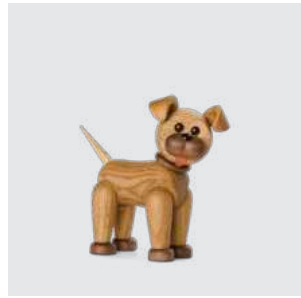

Buddy

Dog
2096-FSC

MATERIALS: FSC oak, FSC ash, leather, plastic
DIMENSIONS: H: 20.5, W: 11, L: 20 (cm)
PACKSIZE: 2
DESIGN: Chresten Sommer

EAN: 5 713487 065817

RRP: DKK 999.00
EUR 149.00
NOK 1,649.00

Happy