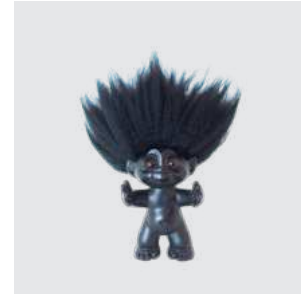

Good Luck Troll, matte black

Classic Trolls
93025

MATERIALS: Polyresin, sheepskin
DIMENSIONS: H: 9, W: 6, L: 5 (cm)
PACKSIZE: 4
DESIGN: Thomas Dam

EAN: 5 71133 6001184

RRP: DKK 199.00
EUR 29.00
NOK 299.00