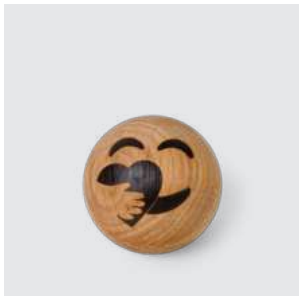

Smiley

Spring Emotions®, 2
8002-FSC

MATERIALS: FSC oak
DIMENSIONS: Ø: 7 (cm)
PACKSIZE: 6
DESIGN: mencke&vagnby

EAN: 5 713487 054552

RRP: DKK 129.00
EUR 20.00
NOK 219.00

Winking

Spring Emotions®, 3
8003-FSC

MATERIALS: FSC oak
DIMENSIONS: Ø: 7 (cm)
PACKSIZE: 6
DESIGN: mencke&vagnby

EAN: 5 713487 054576

RRP: DKK 129.00
EUR 20.00
NOK 219.00

Kiss

Spring Emotions®, 4
8004-FSC

MATERIALS: FSC oak
DIMENSIONS: Ø: 7 (cm)
PACKSIZE: 6
DESIGN: mencke&vagnby

EAN: 5 713487 054590

RRP: DKK 129.00
EUR 20.00
NOK 219.00

Heart Eyes

Spring Emotions®, 5
8005-FSC

MATERIALS: FSC oak
DIMENSIONS: Ø: 7 (cm)
PACKSIZE: 6
DESIGN: mencke&vagnby

EAN: 5 713487 054613

RRP: DKK 129.00
EUR 20.00
NOK 219.00

Silly

Spring Emotions®, 9
8009-FSC

MATERIALS: FSC oak
DIMENSIONS: Ø: 7 (cm)
PACKSIZE: 6
DESIGN: mencke&vagnby

EAN: 5 713487 055696

RRP: DKK 129.00
EUR 20.00
NOK 219.00

Care

Spring Emotions®, 10
8010-FSC

MATERIALS: FSC oak
DIMENSIONS: Ø: 7 (cm)
PACKSIZE: 6
DESIGN: mencke&vagnby

EAN: 5 713487 055719

RRP: DKK 129.00
EUR 20.00
NOK 219.00

Segmented

Segmented

Star Eyes

Spring Emotions®, 11
8011-FSC

MATERIALS: FSC oak
DIMENSIONS: Ø: 7 (cm)
PACKSIZE: 6
DESIGN: mencke&vagnby

EAN: 5 713487 060164

RRP: DKK 129.00
EUR 20.00
NOK 219.00

Cool

Spring Emotions®, 13
8013-FSC

MATERIALS: FSC oak
DIMENSIONS: Ø: 7 (cm)
PACKSIZE: 6
DESIGN: mencke&vagnby

EAN: 5 713487 060102

RRP: DKK 129.00
EUR 20.00
NOK 219.00

Squinting

Spring Emotions®, 14
8014-FSC

MATERIALS: FSC oak
DIMENSIONS: Ø: 7 (cm)
PACKSIZE: 6
DESIGN: mencke&vagnby

EAN: 5 713487 061628

RRP: DKK 129.00
EUR 20.00
NOK 219.00

Hug

Spring Emotions®, 15
8015-FSC

MATERIALS: FSC oak
DIMENSIONS: Ø: 7 (cm)
PACKSIZE: 6
DESIGN: mencke&vagnby

EAN: 5 713487 061642

RRP: DKK 129.00
EUR 20.00
NOK 219.00