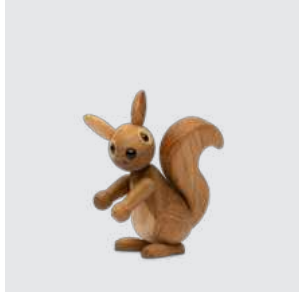

Hazel

Squirrel
2090-FSC

MATERIALS: FSC oak, FSC maple, plastic
DIMENSIONS: H: 11.5, W: 6.5, L: 10.5 (cm)
PACKSIZE: 6
DESIGN: Chresten Sommer

EAN: 5 713487 065732

RRP: DKK 519.00
EUR 69.00
NOK 799.00

Peanut

Baby squirrel
2091-FSC

MATERIALS: FSC oak, FSC maple, plastic
DIMENSIONS: H: 8.5, W: 4, L: 7 (cm)
PACKSIZE: 6
DESIGN: Chresten Sommer

EAN: 5 713487 065756

RRP: DKK 399.00
EUR 59.00
NOK 679.00

The Polar Bear

Polar bear
2003-FSC

MATERIALS: FSC oak
DIMENSIONS: H: 9.8, W: 7.6, L: 26 (cm)
PACKSIZE: 6
DESIGN: Arne Tjomslund (1915-1970)

EAN: 5 713487 063561

RRP: DKK 899.00
EUR 129.00
NOK 1,499.00

The Polar Bear Cub

Polar bear cub
2093-FSC

MATERIALS: FSC oak
DIMENSIONS: H: 6, W: 4.5, L: 15.5 (cm)
PACKSIZE: 6
DESIGN: Arne Tjomslund (1915-1970)

EAN: 5 713487 065954

RRP: DKK 499.00
EUR 69.00
NOK 799.00

New

Foxy

Standing fox
2143-FSC

MATERIALS: FSC light mahogany, FSC maple, FSC thermo ash, plastic
DIMENSIONS: H: 12, W: 5.5, L: 18.5 (cm)
PACKSIZE: 6
DESIGN: Chresten Sommer

EAN: 5 713487 067767

RRP: DKK 519.00
EUR 69.00
NOK 799.00

New

Segmented

Roxy

Sitting fox
2145-FSC

MATERIALS: FSC light mahogany, FSC maple, FSC thermo ash, plastic
DIMENSIONS: H: 10, W: 6, L: 9 (cm)
PACKSIZE: 6
DESIGN: Chresten Sommer

EAN: 5 713487 067804

RRP: DKK 399.00
EUR 55.00
NOK 599.00