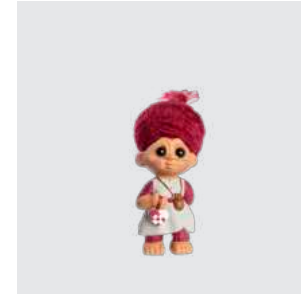

EAN: 5 711336 028082

RRP: DKK 279.00
EUR 39.00
NOK 419.00

Brother, Pinedam

Christmas Trolls
93689

MATERIALS: Polyresin, sheepskin
DIMENSIONS: H: 13 (cm)
PACKSIZE: 4
DESIGN: Thomas Dam

EAN: 5 711336 028099

RRP: DKK 279.00
EUR 39.00
NOK 419.00