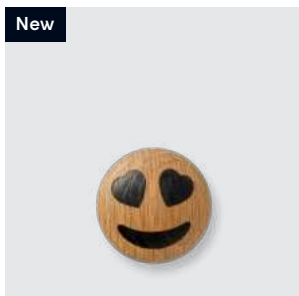

Heart Eyes, magnet

Spring Emotions®, 5
8305-FSC

MATERIALS: FSC oak, magnet

DIMENSIONS: H: 4.8, W: 4.8, L: 1.5 (cm)

PACKSIZE: 6

DESIGN: mencke&vagnby

EAN: 5 713487 068283

RRP: DKK 79.00
EUR 10.00
NOK 109.00