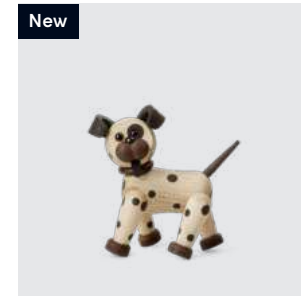

New

Jolly

Standing puppy
2158-FSC

MATERIALS: FSC Maple, FSC thermo ash, leather, plastic
DIMENSIONS: H: 10.7, W: 4.4, L: 9 (cm)
PACKSIZE: 6
DESIGN: Chresten Sommer

EAN: 5 713487 068504

RRP: DKK 399.00
EUR 55.00
NOK 599.00