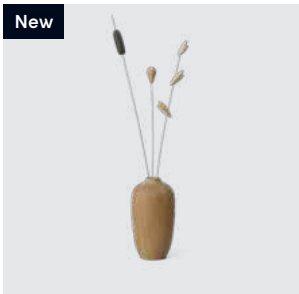

DIMENSIONS: H: 2, W: 9, L: 20 (cm)

PACKSIZE: 12

DESIGN: Nis Hauge

EAN: 5 713487 000122

RRP: DKK 249.00
EUR 39.00
NOK 419.00

New

Bloom

Wooden vase with flowers
7055-FSC