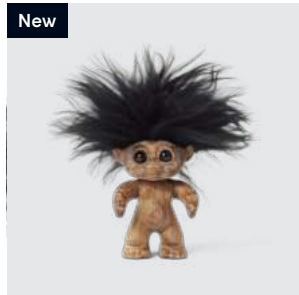

Good Luck Troll, The Original

Classic Trolls
94250-FSC

MATERIALS: FSC oak, sheepskin
DIMENSIONS: H: 9, W: 5.8, L: 5.3 (cm)
PACKSIZE: 6
DESIGN: Thomas Dam

EAN: 5 713487 068535

RRP: DKK 499.00
EUR 69.00
NOK 799.00