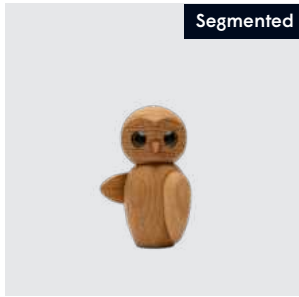

Snow

Baby penguin
2089-FSC

MATERIALS: FSC thermo ash, FSC maple, plastic
DIMENSIONS: H: 7, W: 5, L: 4 (cm)
PACKSIZE: 6
DESIGN: Chresten Sommer

EAN: 5 713487 065718

RRP: DKK 369.00
EUR 55.00
NOK 599.00

Clever