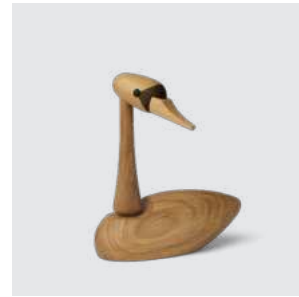

Snow

Baby penguin
2089-FSC

MATERIALS: FSC thermo ash, FSC maple, plastic
DIMENSIONS: H: 7, W: 5, L: 4 (cm)
PACKSIZE: 6
DESIGN: Chresten Sommer

EAN: 5 713487 065718

RRP: DKK 369.00
EUR 55.00
NOK 599.00

Clever