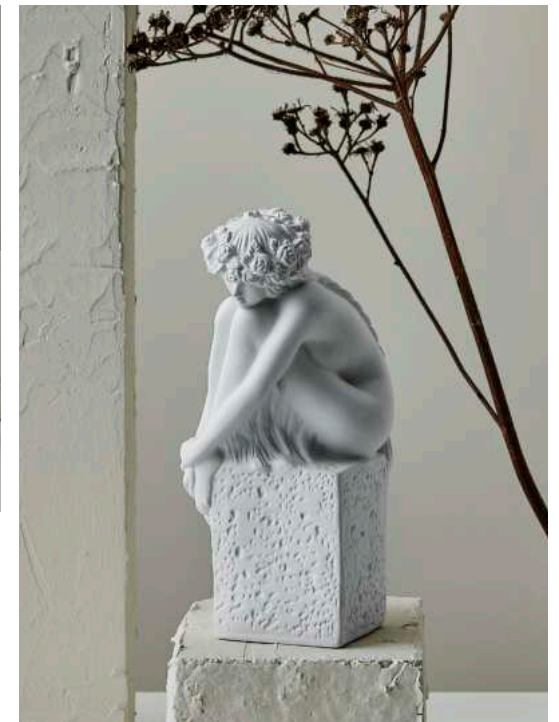

Christel

Christel

Discover a world of celestial beauty with our exclusive collection of zodiac signs designed by Danish artist Christel Marott. The collection includes 12 female and 12 male zodiac signs. Each design is a tribute to one of the twelve zodiac signs, rendered with Christel's unique flair for elegance and detail.