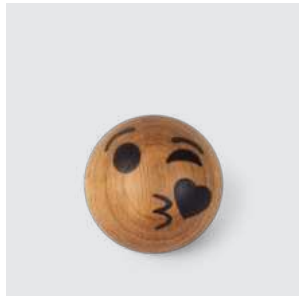

Smiley

Spring Emotions®, 2
8002-FSC

MATERIALS: FSC oak
DIMENSIONS: Ø: 7 (cm)
PACKSIZE: 6
DESIGN: mencke&vagnby

EAN: 5 713487 054552

RRP: DKK 129.00
EUR 20.00
NOK 219.00

Winking

Spring Emotions®, 3
8003-FSC

MATERIALS: FSC oak
DIMENSIONS: Ø: 7 (cm)
PACKSIZE: 6
DESIGN: mencke&vagnby

EAN: 5 713487 054576

RRP: DKK 129.00
EUR 20.00
NOK 219.00

Kiss

Spring Emotions®, 4
8004-FSC

MATERIALS: FSC oak
DIMENSIONS: Ø: 7 (cm)
PACKSIZE: 6
DESIGN: mencke&vagnby

EAN: 5 713487 054590

RRP: DKK 129.00
EUR 20.00
NOK 219.00

Heart Eyes

Spring Emotions®, 5
8005-FSC

MATERIALS: FSC oak
DIMENSIONS: Ø: 7 (cm)
PACKSIZE: 6
DESIGN: mencke&vagnby

EAN: 5 713487 054613

RRP: DKK 129.00
EUR 20.00
NOK 219.00

Silly

Spring Emotions®, 9
8009-FSC

MATERIALS: FSC oak
DIMENSIONS: Ø: 7 (cm)
PACKSIZE: 6
DESIGN: mencke&vagnby

EAN: 5 713487 055696

RRP: DKK 129.00
EUR 20.00
NOK 219.00

Care

Spring Emotions®, 10
8010-FSC

MATERIALS: FSC oak
DIMENSIONS: Ø: 7 (cm)
PACKSIZE: 6
DESIGN: mencke&vagnby

EAN: 5 713487 055719

RRP: DKK 129.00
EUR 20.00
NOK 219.00