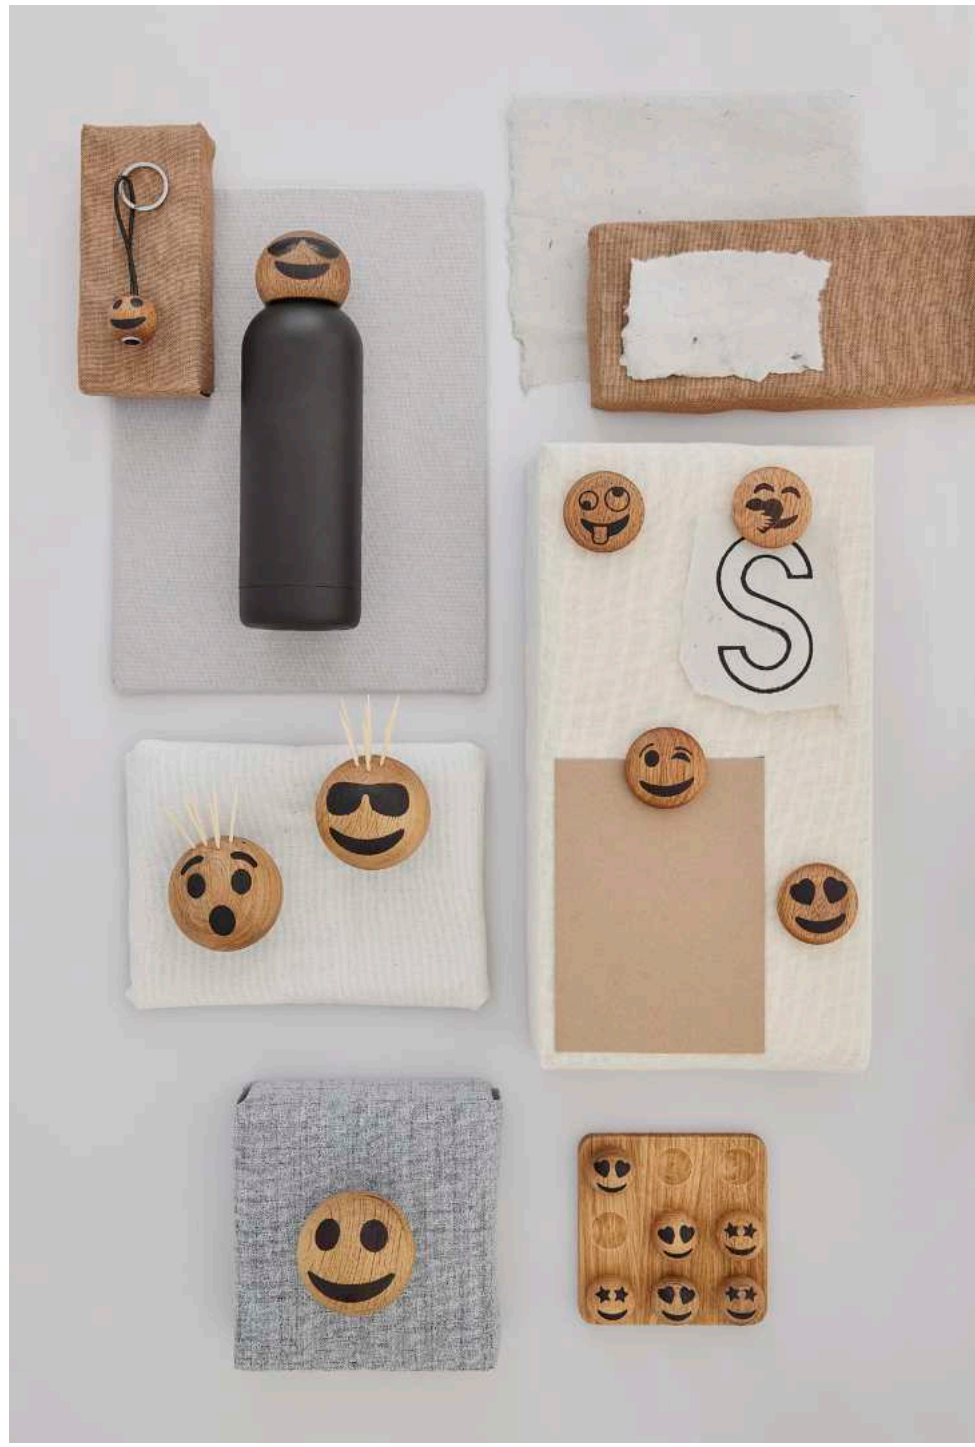

RRP: DKK 1,699.00
EUR 239.00
NOK 2,599.00

Spring Emotions®

Easy to start
Easy to implement
Easy to communicate
Easy to sell

Spring Emotions® are a series of cute, fun and wonderful wooden figures that pay homage to the well-known emojis.