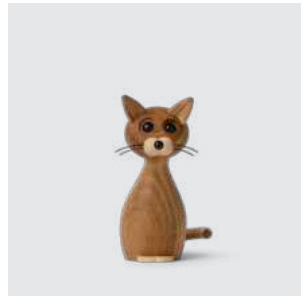

Lucky

Cat
2018-FSC

MATERIALS: FSC oak, FSC maple, plastic, silicone
DIMENSIONS: H: 15.9, W: 6.1, L: 10 (cm)
PACKSIZE: 6
DESIGN: Chresten Sommer

EAN: 5 713487 062649

RRP: DKK 519.00
EUR 69.00
NOK 799.00