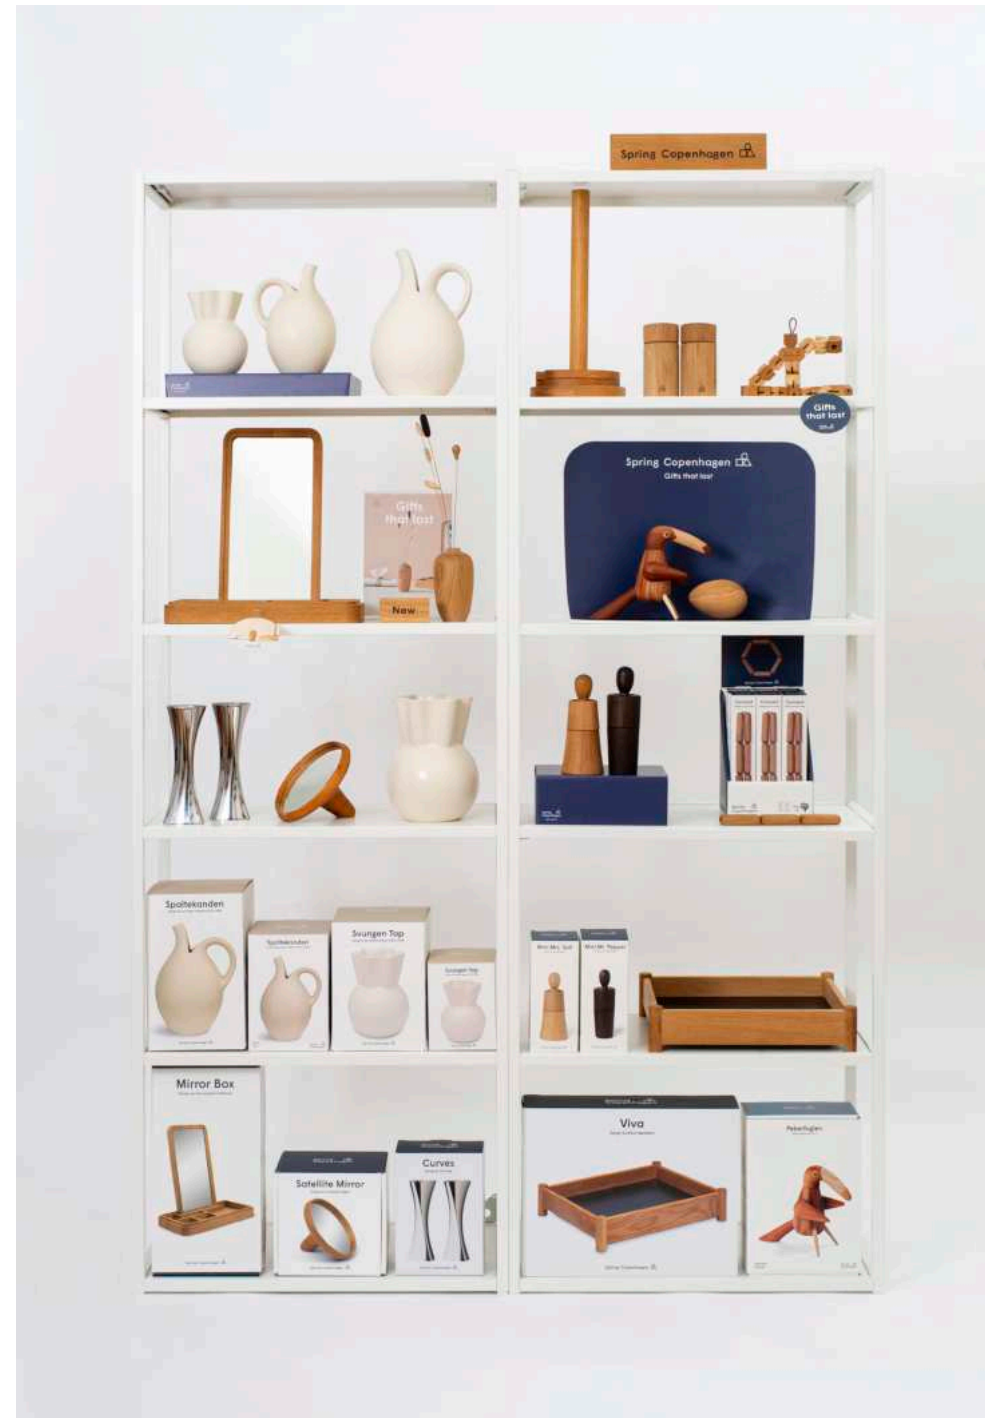

The Pepper Bird

Pepper grinder
1001

MATERIALS: Mahogany, ash, maple, walnut, ceramic grinder from Crushgrind®

DIMENSIONS: H: 15, W: 8, L: 20 (cm)

PACKSIZE: 6

DESIGN: Sven Erik Tonn-Petersen (1925-2004) Tonn-P