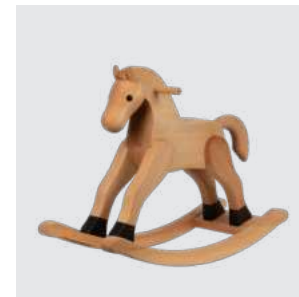

Rocking horse
2094-FSC

MATERIALS: FSC oak, FSC maple, FSC thermo ash, plastic
DIMENSIONS: H: 13.5, W: 7, L: 18.5 (cm)
PACKSIZE: 4

DESIGN: Chresten Sommer

EAN: 5 713487 065770

RRP: DKK 599.00
EUR 85.00
NOK 999.00