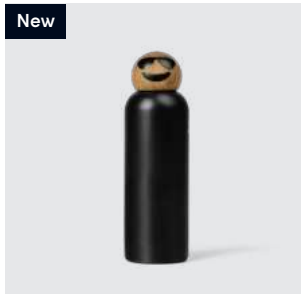

Cool, water bottle

Spring Emotions®, 70
8070-FSC

MATERIALS: Stainless steel, FSC oak

DIMENSIONS: Ø: 7, H: 24 (cm)

PACKSIZE: 4

DESIGN: mencke&vagnby

EAN: 5 713487 068559

RRP: DKK 199.00
EUR 30.00
NOK 329.00