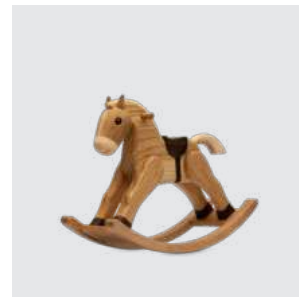

Tumbler
2164-FSC

MATERIALS: FSC oak, FSC maple, FSC dark mahogany, FSC thermo ash
DIMENSIONS: Ø: 5.5, H: 12 (cm)
PACKSIZE: 6

DESIGN: Thor Høy

EAN: 5 713487 068832

RRP: DKK 229.00
EUR 32.00
NOK 379.00

The Rocking Horse