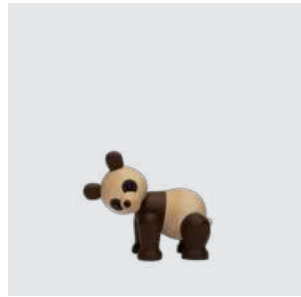

Polly

Panda
2077-FSC

MATERIALS: FSC maple, FSC thermo ash, plastic
DIMENSIONS: H: 14, W: 8, L: 10 (cm)
PACKSIZE: 6
DESIGN: Chresten Sommer

EAN: 5 713487 064889

RRP: DKK 519.00
EUR 69.00
NOK 799.00

Pixi

Baby panda
2078-FSC