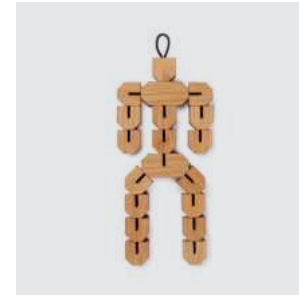

DIMENSIONS: Ø: 16, H: 35 (cm)

PACKSIZE: 6

DESIGN: Benjamin Hansen

EAN: 5 713487 060720

RRP: DKK 349.00
EUR 50.00
NOK 579.00

Clumsy Hans

Small trivet
1004

MATERIALS: Oak, black elastic textile cord