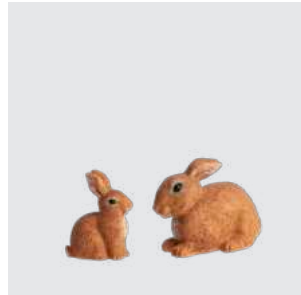

EAN: 5 711336 033192

RRP: DKK 149.00
EUR 35.00
NOK 229.00

Fox and youngster, Pinedam

Christmas Trolls
93959

MATERIALS: Polyresin
DIMENSIONS: H: 5 (cm)
PACKSIZE: 4
DESIGN: Thomas Dam

EAN: 5 711336 033246

RRP: DKK 149.00
EUR 25.00
NOK 229.00

Hare mother and youngster, Pinedam

Christmas Trolls
93707

MATERIALS: Polyresin
DIMENSIONS: H: 4 (cm)
PACKSIZE: 4
DESIGN: Thomas Dam

EAN: 5 711336 028549

RRP: DKK 99.00
EUR 15.00
NOK 149.00

Forest tree, Pinedam, large