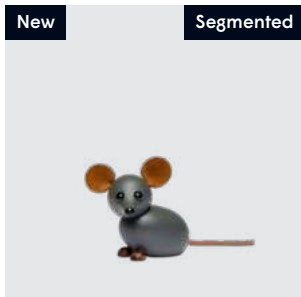

Magnetic Matilda

Magnet
2083-FSC

MATERIALS: FSC oak, FSC maple, plastic, magnet

DIMENSIONS: H: 5.6, W: 8.8, L: 3.7 (cm)
PACKSIZE: 6
DESIGN: Chresten Sommer

EAN: 5 713487 064780

RRP: DKK 169.00
EUR 25.00
NOK 279.00