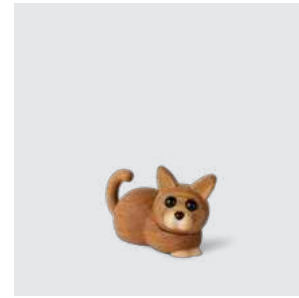

Hope

Lying kitten
2026-FSC

MATERIALS: FSC oak, FSC maple, plastic
DIMENSIONS: H: 6, W: 4.5, L: 9.8 (cm)
PACKSIZE: 6
DESIGN: Chresten Sommer

EAN: 5 713487 062885

RRP: DKK 369.00
EUR 55.00
NOK 599.00