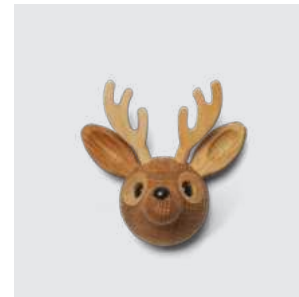

The Farm Mouse

Mouse
2140-FSC

MATERIALS: FSC ash, FSC thermo ash, plastic, leather

DIMENSIONS: H: 6.7, W: 5.3, L: 4.5 (cm)
PACKSIZE: 6
DESIGN: Chresten Sommer

EAN: 5 713487 067705

RRP: DKK 199.00
EUR 30.00
NOK 329.00