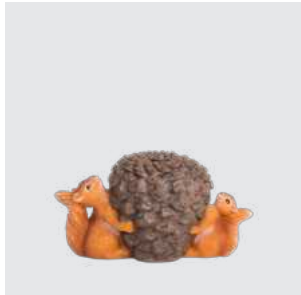

Family home, Pinedam

Christmas Trolls
93696

MATERIALS: Polyresin
DIMENSIONS: H: 20 (cm)
PACKSIZE: 1
DESIGN: Thomas Dam

EAN: 5 711336 028174

RRP: DKK 699.00
EUR 99.00
NOK 1,049.00

Magic portal, Pinedam

Christmas Trolls
93697

MATERIALS: Polyresin
DIMENSIONS: H: 16 (cm)
PACKSIZE: 4
DESIGN: Thomas Dam

EAN: 5 711336 028181

RRP: DKK 299.00
EUR 45.00
NOK 449.00

Squirrel and youngster, Pinedam

Christmas Trolls
93954

MATERIALS: Polyresin
DIMENSIONS: H: 6 (cm)
PACKSIZE: 4
DESIGN: Thomas Dam