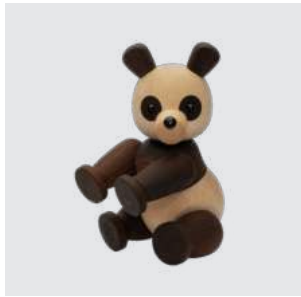

Lotus

Panda
2102-FSC

MATERIALS: FSC maple, FSC thermo ash, plastic
DIMENSIONS: H: 25, W: 14.5, L: 16 (cm)
PACKSIZE: 2
DESIGN: Chresten Sommer

EAN: 5 713487 065978

RRP: DKK 1,699.00
EUR 239.00
NOK 2,599.00