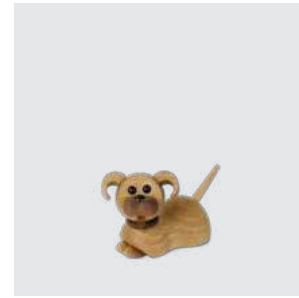

Coco

Lying puppy
2023-FSC

MATERIALS: FSC oak, FSC ash, leather, plastic
DIMENSIONS: H: 7, W: 5.7, L: 10 (cm)
PACKSIZE: 6
DESIGN: Chresten Sommer

EAN: 5 713487 062847

RRP: DKK 369.00
EUR 55.00
NOK 599.00