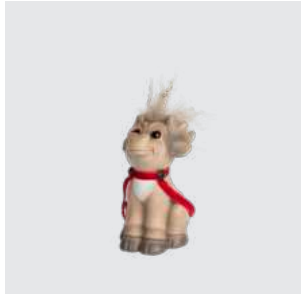

Santa with reindeer "Brave", Pinedam

Christmas Trolls
93660

MATERIALS: Polyresin, sheepskin
DIMENSIONS: H: 14 (cm)
PACKSIZE: 2
DESIGN: Thomas Dam

EAN: 5 711336 027009

RRP: DKK 499.00
EUR 69.00
NOK 749.00

Reindeer Jolly & cheeky troll Miv, Pinedam

Christmas Trolls
94234

MATERIALS: Polyresin, sheepskin
DIMENSIONS: H: 12 (cm)
PACKSIZE: 4
DESIGN: Thomas Dam

EAN: 5 711336 036698

RRP: DKK 369.00
EUR 49.00
NOK 549.00

Reindeer "Dreamer", Pinedam

Christmas Trolls
93960