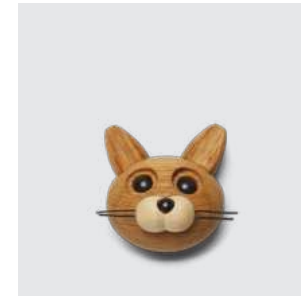

The City Mouse

Mouse
2053-FSC

MATERIALS: FSC oak, FSC stained oak, plastic, leather

DIMENSIONS: H: 6.7, W: 5.3, L: 4.5 (cm)
PACKSIZE: 6
DESIGN: Chresten Sommer

EAN: 5 713487 061314

RRP: DKK 229.00
EUR 32.00
NOK 379.00