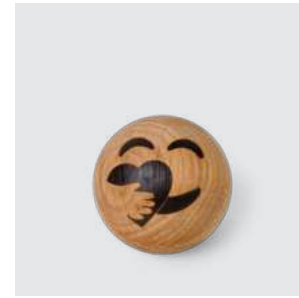

Smiley

Spring Emotions®, 2
8002-FSC

MATERIALS: FSC oak
DIMENSIONS: Ø: 7 (cm)
PACKSIZE: 6
DESIGN: mencke&vagnby

EAN: 5 713487 054552

RRP: DKK 129.00
EUR 20.00
NOK 219.00

Winking

Spring Emotions®, 3
8003-FSC

MATERIALS: FSC oak
DIMENSIONS: Ø: 7 (cm)
PACKSIZE: 6
DESIGN: mencke&vagnby

EAN: 5 713487 054576

RRP: DKK 129.00
EUR 20.00
NOK 219.00

Kiss

Spring Emotions®, 4
8004-FSC

MATERIALS: FSC oak
DIMENSIONS: Ø: 7 (cm)
PACKSIZE: 6
DESIGN: mencke&vagnby

EAN: 5 713487 054590

RRP: DKK 129.00
EUR 20.00
NOK 219.00

Heart Eyes

Spring Emotions®, 5
8005-FSC

MATERIALS: FSC oak
DIMENSIONS: Ø: 7 (cm)
PACKSIZE: 6
DESIGN: mencke&vagnby

EAN: 5 713487 054613

RRP: DKK 129.00
EUR 20.00
NOK 219.00

Silly

Spring Emotions®, 9
8009-FSC

MATERIALS: FSC oak
DIMENSIONS: Ø: 7 (cm)
PACKSIZE: 6
DESIGN: mencke&vagnby

EAN: 5 713487 055696

RRP: DKK 129.00
EUR 20.00
NOK 219.00

Care

Spring Emotions®, 10
8010-FSC

MATERIALS: FSC oak
DIMENSIONS: Ø: 7 (cm)
PACKSIZE: 6
DESIGN: mencke&vagnby

EAN: 5 713487 055719

RRP: DKK 129.00
EUR 20.00
NOK 219.00