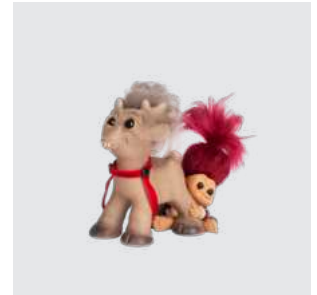

Santa with reindeer "Brave", Pinedam

Christmas Trolls
93660

MATERIALS: Polyresin, sheepskin
DIMENSIONS: H: 14 (cm)
PACKSIZE: 2
DESIGN: Thomas Dam

EAN: 5 711336 027009

RRP: DKK 499.00
EUR 69.00
NOK 749.00

Reindeer Jolly & cheeky troll Miv, Pinedam

Christmas Trolls
94234

MATERIALS: Polyresin, sheepskin
DIMENSIONS: H: 12 (cm)
PACKSIZE: 4
DESIGN: Thomas Dam

EAN: 5 711336 036698

RRP: DKK 369.00
EUR 49.00
NOK 549.00

Reindeer "Dreamer", Pinedam

Christmas Trolls
93960