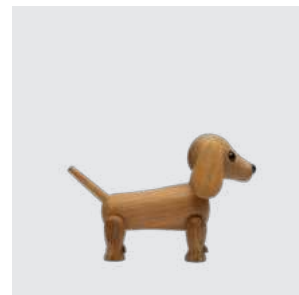

Snap

Dachshund
2099-FSC

MATERIALS: FSC oak, plastic
DIMENSIONS: H: 12, W: 7.5, L: 18.5 (cm)
PACKSIZE: 6

DESIGN: Chresten Sommer

EAN: 5 713487 065879

RRP: DKK 519.00
EUR 69.00
NOK 799.00

Amigo

Small dachshund
2112-FSC