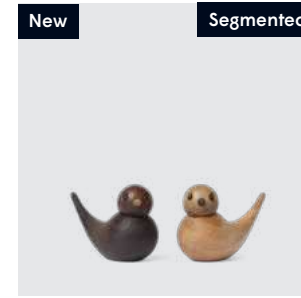

New

Segmented

Sweeties

Swallows
2117-FSC

MATERIALS: FSC oak, FSC thermo ash, plastic
DIMENSIONS: H: 5.4, W: 3.7, L: 9.7 (cm)
PACKSIZE: 6
DESIGN: mencke&vagnby

EAN: 5 713487 067040

RRP: DKK 369.00
EUR 55.00
NOK 599.00