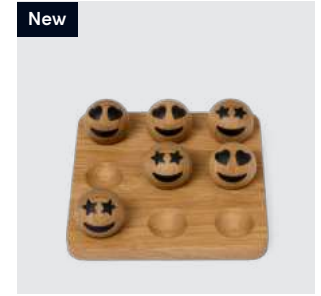

Spring Emotions® Tic Tac Toe

Spring Emotions®, 40
8040-FSC

MATERIALS: FSC oak, bamboo
DIMENSIONS: Emotion: Ø: 3 (cm)
Board: H:11, W:12, L:12 (cm)
3
PACKSIZE: mencke&vagnby

EAN: 5 713487 068238

RRP: DKK 399.00
EUR 59.00
NOK 679.00