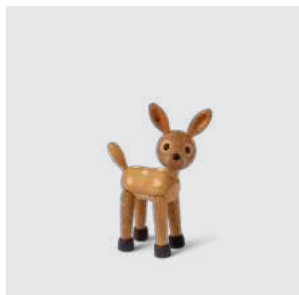

Spirit

Deer
2050-FSC

MATERIALS: FSC oak, FSC maple,
FSC stained oak, plastic
DIMENSIONS: H: 19, W: 8.3, L: 13 (cm)
PACKSIZE: 6

DESIGN: Chresten Sommer

EAN: 5 713487 061253

RRP: DKK 519.00
EUR 69.00
NOK 799.00