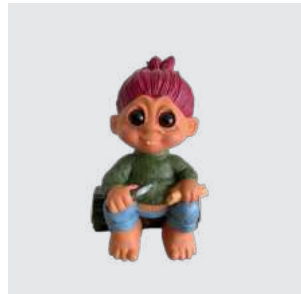

Big brother, Pinedam, 50 cm

Christmas Trolls
93958

MATERIALS: Polyresin
DIMENSIONS: H: 50 (cm)
PACKSIZE: 1
DESIGN: Thomas Dam

EAN: 5 711336 033239

RRP: DKK 1,899.00
EUR 249.00
NOK 2,899.00