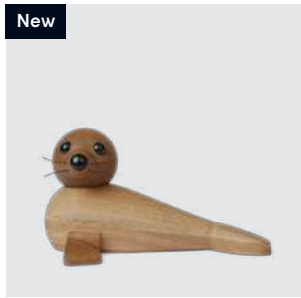

New

Anaana

Seal
2150-FSC

MATERIALS: FSC oak, plastic, silicone
DIMENSIONS: H: 17, W: 28, L: 34.5 (cm)
PACKSIZE: 2
DESIGN: Chresten Sommer

EAN: 5 713487 068016

RRP: DKK 1,999.00
EUR 279.00
NOK 2,999.00