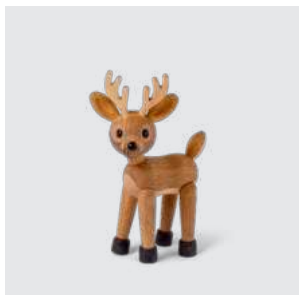

New

Star

Deer
2149-FSC

MATERIALS: FSC oak, FSC maple,
FSC thermo ash, plastic
DIMENSIONS: H: 26.2, W: 11.7, L: 18 (cm)
PACKSIZE: 2

DESIGN: Chresten Sommer

EAN: 5 713487 067897

RRP: DKK 999.00
EUR 149.00
NOK 1,649.00