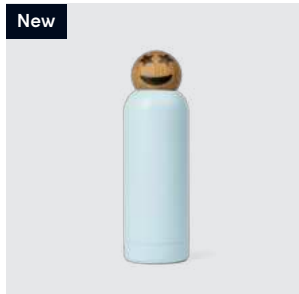

Star Eyes, water bottle

Spring Emotions®, 72
8072-FSC

MATERIALS: Stainless steel, FSC oak

DIMENSIONS: Ø: 7, H: 24 (cm)

PACKSIZE: 4

DESIGN: mencke&vagnby

EAN: 5 713487 068597

RRP: DKK 199.00
EUR 30.00
NOK 329.00

Gifts that last