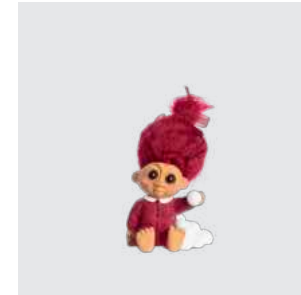

Twin sister, Pinedam

Christmas Trolls
93693

MATERIALS: Polyresin, sheepskin
DIMENSIONS: H: 9 (cm)
PACKSIZE: 4
DESIGN: Thomas Dam

EAN: 5 711336 028136

RRP: DKK 249.00
EUR 35.00
NOK 379.00