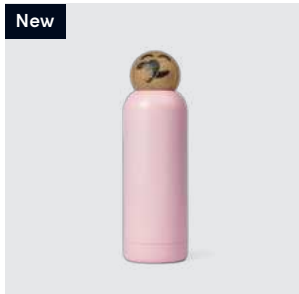

Care, water bottle

Spring Emotions®, 71
8071-FSC

MATERIALS: Stainless steel, FSC oak

DIMENSIONS: Ø: 7, H: 24 (cm)

PACKSIZE: 4

DESIGN: mencke&vagnby

EAN: 5 713487 068573

RRP: DKK 199.00
EUR 30.00
NOK 329.00