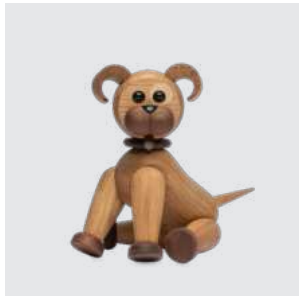

Big Happy

Dog
2029-FSC

MATERIALS: FSC oak, FSC smoked oak, FSC maple, FSC beech, leather
DIMENSIONS: H: 37.8, W: 20, L: 37.3 (cm)
PACKSIZE: 1
DESIGN: Chresten Sommer

EAN: 5 713487 062748

RRP: DKK 4,999.00
EUR 699.00
NOK 7,499.00