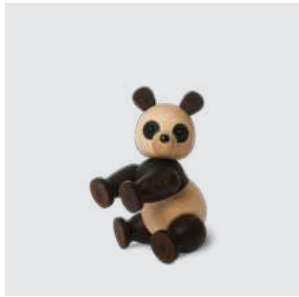

Polly

Panda
2077-FSC

MATERIALS: FSC maple, FSC thermo ash, plastic
DIMENSIONS: H: 14, W: 8, L: 10 (cm)
PACKSIZE: 6
DESIGN: Chresten Sommer

EAN: 5 713487 064889

RRP: DKK 519.00
EUR 69.00
NOK 799.00