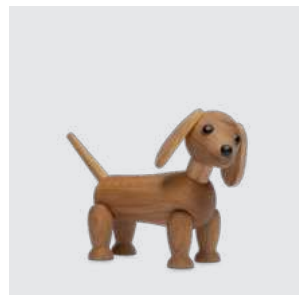

Spot

Deer calf
2051-FSC

MATERIALS: FSC oak, FSC maple,
FSC stained oak, plastic
DIMENSIONS: H: 12.7, W: 5, L: 8.2 (cm)
PACKSIZE: 6

DESIGN: Chresten Sommer

EAN: 5 713487 061277

RRP: DKK 399.00
EUR 59.00
NOK 679.00