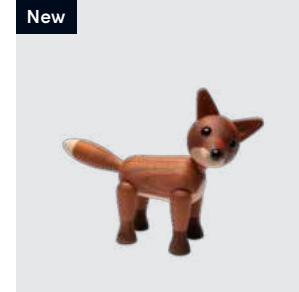

Hazel

Squirrel
2090-FSC

MATERIALS: FSC oak, FSC maple, plastic
DIMENSIONS: H: 11.5, W: 6.5, L: 10.5 (cm)
PACKSIZE: 6
DESIGN: Chresten Sommer

EAN: 5 713487 065732

RRP: DKK 519.00
EUR 69.00
NOK 799.00

Peanut

Baby squirrel
2091-FSC

MATERIALS: FSC oak, FSC maple, plastic
DIMENSIONS: H: 8.5, W: 4, L: 7 (cm)
PACKSIZE: 6
DESIGN: Chresten Sommer

EAN: 5 713487 065756

RRP: DKK 399.00
EUR 59.00
NOK 679.00

The Polar Bear

Polar bear
2003-FSC

MATERIALS: FSC oak
DIMENSIONS: H: 9.8, W: 7.6, L: 26 (cm)
PACKSIZE: 6
DESIGN: Arne Tjomslund (1915-1970)

EAN: 5 713487 063561

RRP: DKK 899.00
EUR 129.00
NOK 1,499.00

The Polar Bear Cub

Polar bear cub
2093-FSC

MATERIALS: FSC oak
DIMENSIONS: H: 6, W: 4.5, L: 15.5 (cm)
PACKSIZE: 6
DESIGN: Arne Tjomslund (1915-1970)

EAN: 5 713487 065954

RRP: DKK 499.00
EUR 69.00
NOK 799.00

New

Foxy

Standing fox
2143-FSC

MATERIALS: FSC light mahogany, FSC maple, FSC thermo ash, plastic
DIMENSIONS: H: 12, W: 5.5, L: 18.5 (cm)
PACKSIZE: 6
DESIGN: Chresten Sommer

EAN: 5 713487 067767

RRP: DKK 519.00
EUR 69.00
NOK 799.00

New

Segmented

Roxy

Sitting fox
2145-FSC

MATERIALS: FSC light mahogany, FSC maple, FSC thermo ash, plastic
DIMENSIONS: H: 10, W: 6, L: 9 (cm)
PACKSIZE: 6
DESIGN: Chresten Sommer

EAN: 5 713487 067804

RRP: DKK 399.00
EUR 55.00
NOK 599.00