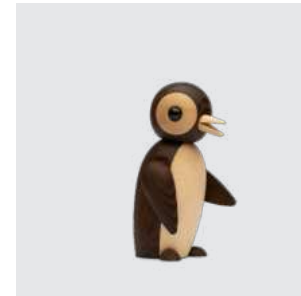

Frost

Penguin
2088-FSC

MATERIALS: FSC thermo ash, FSC maple, plastic
DIMENSIONS: H: 12.5, W: 7, L: 7.5 (cm)
PACKSIZE: 6
DESIGN: Chresten Sommer

EAN: 5 713487 065695

RRP: DKK 519.00
EUR 69.00
NOK 799.00