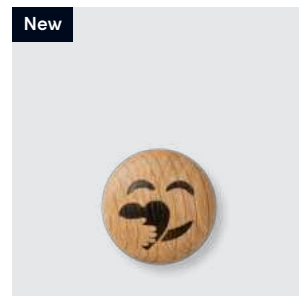

Care, magnet

Spring Emotions®, 10
8310-FSC

MATERIALS: FSC oak, magnet

DIMENSIONS: H: 4.8, W: 4.8, L: 1.5 (cm)

PACKSIZE: 6

DESIGN: mencke&vagnby

EAN: 5 713487 068344

RRP: DKK 79.00
EUR 10.00
NOK 109.00