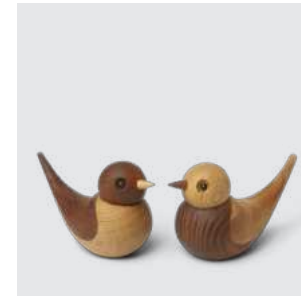

Sweeties

Swallows
2117-FSC

MATERIALS: FSC oak, FSC thermo ash, plastic
DIMENSIONS: H: 5.4, W: 3.7, L: 9.7 (cm)
PACKSIZE: 6
DESIGN: mencke&vagnby

EAN: 5 713487 067040

RRP: DKK 369.00
EUR 55.00
NOK 599.00

Soulmates