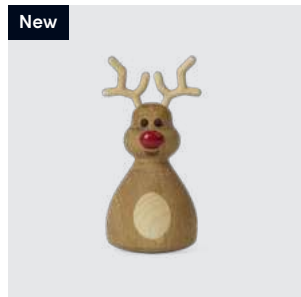

Elfonzo

Tumbler
2163-FSC

MATERIALS: FSC dark mahogany, FSC maple, FSC thermo ash, FSC oak
DIMENSIONS: Ø: 5, H: 8 (cm)
PACKSIZE: 6

DESIGN: Thor Høy

EAN: 5 713487 068818

RRP: DKK 199.00
EUR 30.00
NOK 329.00

Woozie