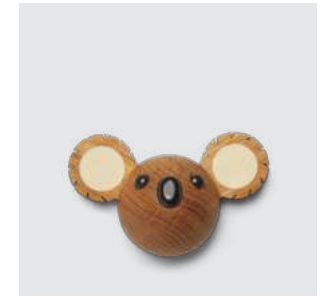

The City Mouse

Mouse
2053-FSC

MATERIALS: FSC oak, FSC stained oak, plastic, leather

DIMENSIONS: H: 6.7, W: 5.3, L: 4.5 (cm)
PACKSIZE: 6
DESIGN: Chresten Sommer

EAN: 5 713487 061314

RRP: DKK 229.00
EUR 32.00
NOK 379.00