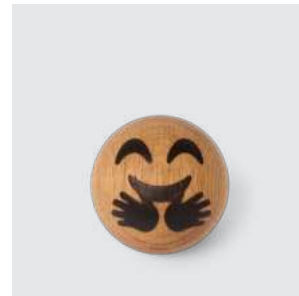

Smiley

Spring Emotions®, 2
8002-FSC

MATERIALS: FSC oak
DIMENSIONS: Ø: 7 (cm)
PACKSIZE: 6
DESIGN: mencke&vagnby

EAN: 5 713487 054552

RRP: DKK 129.00
EUR 20.00
NOK 219.00

Winking

Spring Emotions®, 3
8003-FSC

MATERIALS: FSC oak
DIMENSIONS: Ø: 7 (cm)
PACKSIZE: 6
DESIGN: mencke&vagnby

EAN: 5 713487 054576

RRP: DKK 129.00
EUR 20.00
NOK 219.00

Kiss

Spring Emotions®, 4
8004-FSC

MATERIALS: FSC oak
DIMENSIONS: Ø: 7 (cm)
PACKSIZE: 6
DESIGN: mencke&vagnby

EAN: 5 713487 054590

RRP: DKK 129.00
EUR 20.00
NOK 219.00

Heart Eyes

Spring Emotions®, 5
8005-FSC

MATERIALS: FSC oak
DIMENSIONS: Ø: 7 (cm)
PACKSIZE: 6
DESIGN: mencke&vagnby

EAN: 5 713487 054613

RRP: DKK 129.00
EUR 20.00
NOK 219.00

Silly

Spring Emotions®, 9
8009-FSC

MATERIALS: FSC oak
DIMENSIONS: Ø: 7 (cm)
PACKSIZE: 6
DESIGN: mencke&vagnby

EAN: 5 713487 055696

RRP: DKK 129.00
EUR 20.00
NOK 219.00

Care

Spring Emotions®, 10
8010-FSC

MATERIALS: FSC oak
DIMENSIONS: Ø: 7 (cm)
PACKSIZE: 6
DESIGN: mencke&vagnby

EAN: 5 713487 055719

RRP: DKK 129.00
EUR 20.00
NOK 219.00

Segmented

Segmented

Star Eyes

Spring Emotions®, 11
8011-FSC

MATERIALS: FSC oak
DIMENSIONS: Ø: 7 (cm)
PACKSIZE: 6
DESIGN: mencke&vagnby

EAN: 5 713487 060164

RRP: DKK 129.00
EUR 20.00
NOK 219.00

Cool

Spring Emotions®, 13
8013-FSC

MATERIALS: FSC oak
DIMENSIONS: Ø: 7 (cm)
PACKSIZE: 6
DESIGN: mencke&vagnby

EAN: 5 713487 060102

RRP: DKK 129.00
EUR 20.00
NOK 219.00

Squinting

Spring Emotions®, 14
8014-FSC

MATERIALS: FSC oak
DIMENSIONS: Ø: 7 (cm)
PACKSIZE: 6
DESIGN: mencke&vagnby

EAN: 5 713487 061628

RRP: DKK 129.00
EUR 20.00
NOK 219.00

Hug

Spring Emotions®, 15
8015-FSC

MATERIALS: FSC oak
DIMENSIONS: Ø: 7 (cm)
PACKSIZE: 6
DESIGN: mencke&vagnby

EAN: 5 713487 061642

RRP: DKK 129.00
EUR 20.00
NOK 219.00