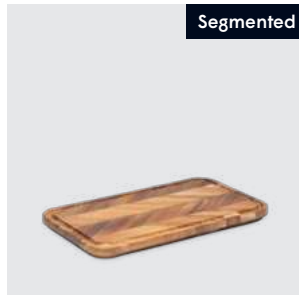

Segmented

Segmented

Spring Board, medium

Cutting board
2086-FSC

MATERIALS: FSC acacia

DIMENSIONS: H: 2.5, W: 24, L: 40 (cm)

PACKSIZE: 2

DESIGN: Spring Copenhagen

EAN: 5 713487 065398

RRP: DKK 599.00
EUR 85.00
NOK 999.00