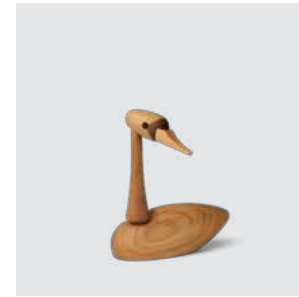

Snow

Baby penguin
2089-FSC

MATERIALS: FSC thermo ash, FSC maple, plastic
DIMENSIONS: H: 7, W: 5, L: 4 (cm)
PACKSIZE: 6
DESIGN: Chresten Sommer

EAN: 5 713487 065718

RRP: DKK 369.00
EUR 55.00
NOK 599.00

Clever