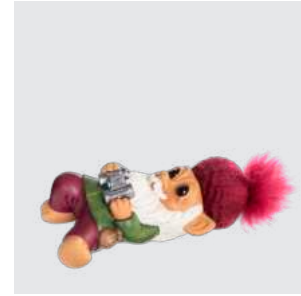

Great Grandfather, Pinedam

Christmas Trolls
94213

MATERIALS: Polyresin, sheepskin
DIMENSIONS: H: 16 (cm)
PACKSIZE: 3
DESIGN: Thomas Dam

EAN: 5 711336 036070

RRP: DKK 299.00
EUR 45.00
NOK 449.00