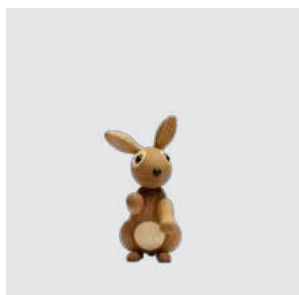

Bonnie

Standing rabbit
2109-FSC

MATERIALS: FSC oak, FSC maple,
plastic
DIMENSIONS: H: 12.5, W: 6, L: 9.7 (cm)
PACKSIZE: 6

DESIGN: Chresten Sommer

EAN: 5 713487 066883

RRP: DKK 519.00
EUR 69.00
NOK 799.00

Bounce