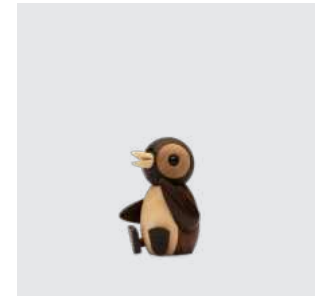

Snow

Baby penguin
2089-FSC

MATERIALS: FSC thermo ash, FSC maple, plastic
DIMENSIONS: H: 7, W: 5, L: 4 (cm)
PACKSIZE: 6
DESIGN: Chresten Sommer

EAN: 5 713487 065718

RRP: DKK 369.00
EUR 55.00
NOK 599.00