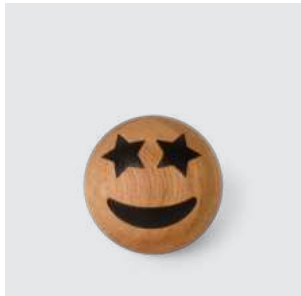

Smiley

Spring Emotions®, 2
8002-FSC

MATERIALS: FSC oak
DIMENSIONS: Ø: 7 (cm)
PACKSIZE: 6
DESIGN: mencke&vagnby

EAN: 5 713487 054552

RRP: DKK 129.00
EUR 20.00
NOK 219.00

Winking

Spring Emotions®, 3
8003-FSC

MATERIALS: FSC oak
DIMENSIONS: Ø: 7 (cm)
PACKSIZE: 6
DESIGN: mencke&vagnby

EAN: 5 713487 054576

RRP: DKK 129.00
EUR 20.00
NOK 219.00

Kiss

Spring Emotions®, 4
8004-FSC

MATERIALS: FSC oak
DIMENSIONS: Ø: 7 (cm)
PACKSIZE: 6
DESIGN: mencke&vagnby

EAN: 5 713487 054590

RRP: DKK 129.00
EUR 20.00
NOK 219.00

Heart Eyes

Spring Emotions®, 5
8005-FSC

MATERIALS: FSC oak
DIMENSIONS: Ø: 7 (cm)
PACKSIZE: 6
DESIGN: mencke&vagnby

EAN: 5 713487 054613

RRP: DKK 129.00
EUR 20.00
NOK 219.00

Silly

Spring Emotions®, 9
8009-FSC

MATERIALS: FSC oak
DIMENSIONS: Ø: 7 (cm)
PACKSIZE: 6
DESIGN: mencke&vagnby

EAN: 5 713487 055696

RRP: DKK 129.00
EUR 20.00
NOK 219.00

Care

Spring Emotions®, 10
8010-FSC

MATERIALS: FSC oak
DIMENSIONS: Ø: 7 (cm)
PACKSIZE: 6
DESIGN: mencke&vagnby

EAN: 5 713487 055719

RRP: DKK 129.00
EUR 20.00
NOK 219.00

Segmented

Segmented

Star Eyes

Spring Emotions®, 11
8011-FSC

MATERIALS: FSC oak
DIMENSIONS: Ø: 7 (cm)
PACKSIZE: 6
DESIGN: mencke&vagnby

EAN: 5 713487 060164

RRP: DKK 129.00
EUR 20.00
NOK 219.00

Cool

Spring Emotions®, 13
8013-FSC

MATERIALS: FSC oak
DIMENSIONS: Ø: 7 (cm)
PACKSIZE: 6
DESIGN: mencke&vagnby

EAN: 5 713487 060102

RRP: DKK 129.00
EUR 20.00
NOK 219.00

Squinting

Spring Emotions®, 14
8014-FSC

MATERIALS: FSC oak
DIMENSIONS: Ø: 7 (cm)
PACKSIZE: 6
DESIGN: mencke&vagnby

EAN: 5 713487 061628

RRP: DKK 129.00
EUR 20.00
NOK 219.00

Hug

Spring Emotions®, 15
8015-FSC

MATERIALS: FSC oak
DIMENSIONS: Ø: 7 (cm)
PACKSIZE: 6
DESIGN: mencke&vagnby

EAN: 5 713487 061642

RRP: DKK 129.00
EUR 20.00
NOK 219.00