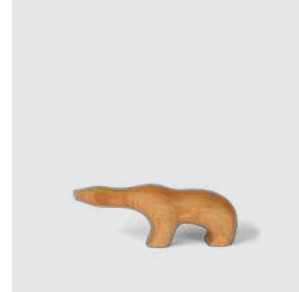

Hazel

Squirrel
2090-FSC

MATERIALS: FSC oak, FSC maple, plastic
DIMENSIONS: H: 11.5, W: 6.5, L: 10.5 (cm)
PACKSIZE: 6
DESIGN: Chresten Sommer

EAN: 5 713487 065732

RRP: DKK 519.00
EUR 69.00
NOK 799.00

Peanut

Baby squirrel
2091-FSC

MATERIALS: FSC oak, FSC maple, plastic
DIMENSIONS: H: 8.5, W: 4, L: 7 (cm)
PACKSIZE: 6
DESIGN: Chresten Sommer

EAN: 5 713487 065756

RRP: DKK 399.00
EUR 59.00
NOK 679.00

The Polar Bear

Polar bear
2003-FSC

MATERIALS: FSC oak
DIMENSIONS: H: 9.8, W: 7.6, L: 26 (cm)
PACKSIZE: 6
DESIGN: Arne Tjomslund (1915-1970)

EAN: 5 713487 063561

RRP: DKK 899.00
EUR 129.00
NOK 1,499.00

The Polar Bear Cub

Polar bear cub
2093-FSC

MATERIALS: FSC oak
DIMENSIONS: H: 6, W: 4.5, L: 15.5 (cm)
PACKSIZE: 6
DESIGN: Arne Tjomslund (1915-1970)

EAN: 5 713487 065954

RRP: DKK 499.00
EUR 69.00
NOK 799.00

New

Foxy

Standing fox
2143-FSC

MATERIALS: FSC light mahogany, FSC maple, FSC thermo ash, plastic
DIMENSIONS: H: 12, W: 5.5, L: 18.5 (cm)
PACKSIZE: 6
DESIGN: Chresten Sommer

EAN: 5 713487 067767

RRP: DKK 519.00
EUR 69.00
NOK 799.00

New

Segmented

Roxy

Sitting fox
2145-FSC

MATERIALS: FSC light mahogany, FSC maple, FSC thermo ash, plastic
DIMENSIONS: H: 10, W: 6, L: 9 (cm)
PACKSIZE: 6
DESIGN: Chresten Sommer

EAN: 5 713487 067804

RRP: DKK 399.00
EUR 55.00
NOK 599.00