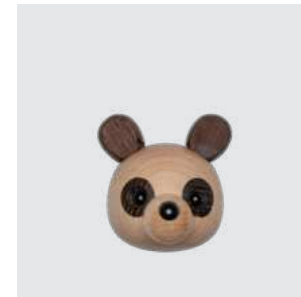

The Farm Mouse

Mouse
2140-FSC

MATERIALS: FSC ash, FSC thermo ash, plastic, leather

DIMENSIONS: H: 6.7, W: 5.3, L: 4.5 (cm)
PACKSIZE: 6
DESIGN: Chresten Sommer

EAN: 5 713487 067705

RRP: DKK 199.00
EUR 30.00
NOK 329.00