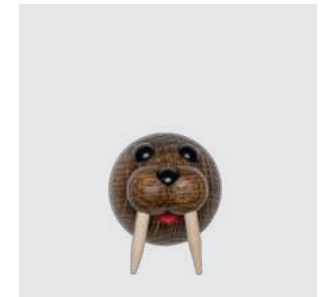

The Farm Mouse

Mouse
2140-FSC

MATERIALS: FSC ash, FSC thermo ash, plastic, leather

DIMENSIONS: H: 6.7, W: 5.3, L: 4.5 (cm)
PACKSIZE: 6
DESIGN: Chresten Sommer

EAN: 5 713487 067705

RRP: DKK 199.00
EUR 30.00
NOK 329.00