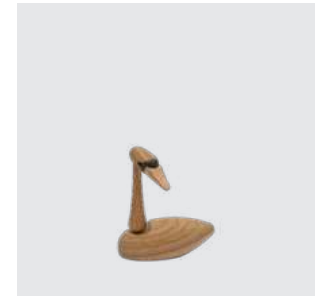

Snow

Baby penguin
2089-FSC

MATERIALS: FSC thermo ash, FSC maple, plastic
DIMENSIONS: H: 7, W: 5, L: 4 (cm)
PACKSIZE: 6
DESIGN: Chresten Sommer

EAN: 5 713487 065718

RRP: DKK 369.00
EUR 55.00
NOK 599.00

Clever