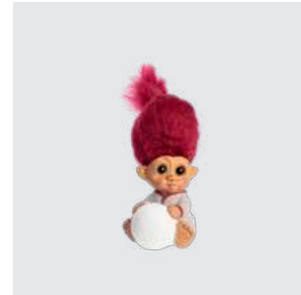

Twin brother, Pinedam

Christmas Trolls
93692

MATERIALS: Polyresin, sheepskin
DIMENSIONS: H: 9 (cm)
PACKSIZE: 4
DESIGN: Thomas Dam

EAN: 5 711336 028129

RRP: DKK 249.00
EUR 35.00
NOK 379.00