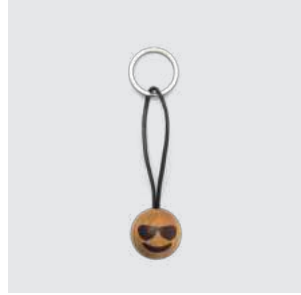

Star Eyes, keychain

Spring Emotions®, 11
8211-FSC

MATERIALS: FSC oak, stainless steel, leather

DIMENSIONS: H: 12.7, W: 3, L: 3 (cm)
PACKSIZE: 12
DESIGN: mencke&vagnby

EAN: 5 713487 061581

RRP: DKK 129.00
EUR 19.00
NOK 219.00