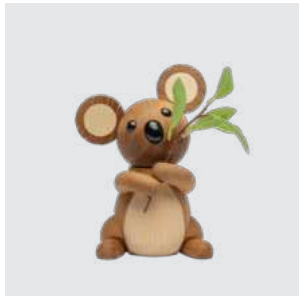

Aussie

Female koala
2114-FSC

MATERIALS: FSC oak, FSC maple, plastic (embroidery textile flag & small eucalyptus branch included)
DIMENSIONS: H: 17.5, W: 13.5, L: 9 (cm)
PACKSIZE: 2
DESIGN: Chresten Sommer

EAN: 5 713487 066982

RRP: DKK 999.00
EUR 149.00
NOK 1,649.00