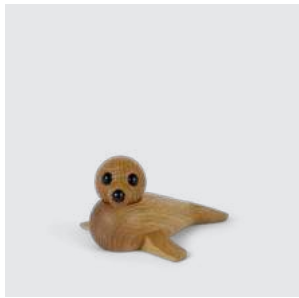

Baby seal

Seal
1038

MATERIALS: Oak, plastic
DIMENSIONS: H: 6, W: 10, L: 13 (cm)
PACKSIZE: 6
DESIGN: Chresten Sommer

EAN: 5 713487 050059

RRP: DKK 399.00
EUR 55.00
NOK 599.00