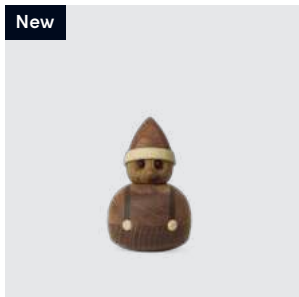

RRP: DKK 249.00
EUR 39.00
NOK 419.00

Santa

Tumbler
2162-FSC

MATERIALS: FSC dark mahogany, FSC maple, FSC thermo ash, FSC oak
DIMENSIONS: Ø: 6, H: 10 (cm)
PACKSIZE: 6

DESIGN: Thor Høy

EAN: 5 713487 068795

RRP: DKK 229.00
EUR 32.00
NOK 379.00