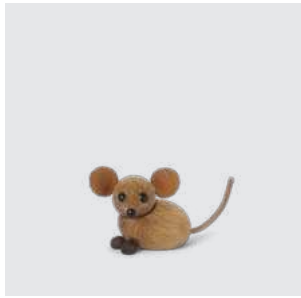

The Country Mouse

Mouse
2052-FSC

MATERIALS: FSC oak, FSC stained oak, plastic, leather

DIMENSIONS: H: 4.5, W: 5.5, L: 5.8 (cm)
PACKSIZE: 6
DESIGN: Chresten Sommer

EAN: 5 713487 061291

RRP: DKK 229.00
EUR 32.00
NOK 379.00