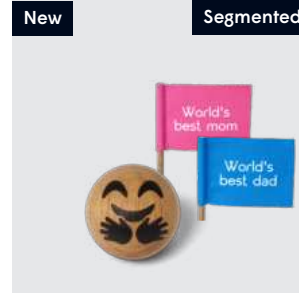

Cool, keychain

Spring Emotions®, 13
8213-FSC

MATERIALS: FSC oak, stainless steel, leather

DIMENSIONS: H: 12.7, W: 3, L: 3 (cm)
PACKSIZE: 12
DESIGN: mencke&vagnby

EAN: 5 713487 061604

RRP: DKK 129.00
EUR 19.00
NOK 219.00