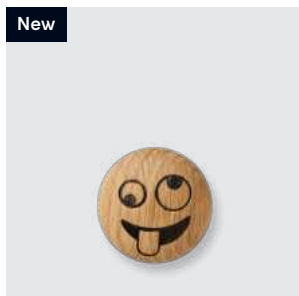

Silly, magnet

Spring Emotions®, 9
8309-FSC

MATERIALS: FSC oak, magnet

DIMENSIONS: H: 4.8, W: 4.8, L: 1.5 (cm)

PACKSIZE: 6

DESIGN: mencke&vagnby

EAN: 5 713487 068313

RRP: DKK 79.00
EUR 10.00
NOK 109.00