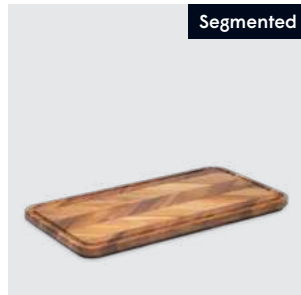

Segmented

Segmented

Spring Board, large

Cutting board
2087-FSC

MATERIALS: FSC acacia

DIMENSIONS: H: 2.5, W: 27, L: 50 (cm)

PACKSIZE: 2

DESIGN: Spring Copenhagen

EAN: 5 713487 065428

RRP: DKK 699.00
EUR 99.00
NOK 1,199.00