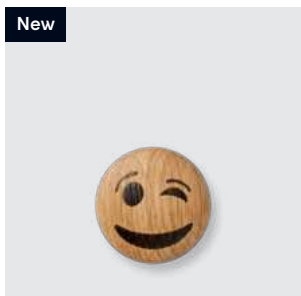

Winking, magnet

Spring Emotions®, 3
8303-FSC

MATERIALS: FSC oak, magnet

DIMENSIONS: H: 4.8, W: 4.8, L: 1.5 (cm)

PACKSIZE: 6

DESIGN: mencke&vagnby

EAN: 5 713487 068252

RRP: DKK 79.00
EUR 10.00
NOK 109.00