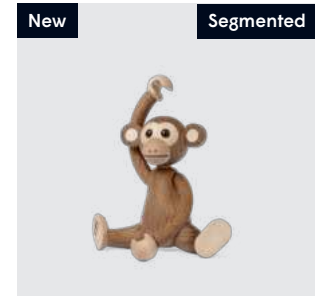

New

Segmented

Jolly

Monkey
2152-FSC

MATERIALS: FSC oak, FSC maple, plastic
DIMENSIONS: H: 10.8, W: 5.8, L: 4.2 (cm)
PACKSIZE: 6
DESIGN: Chresten Sommer

EAN: 5 713487 068054

RRP: DKK 399.00
EUR 59.00
NOK 679.00