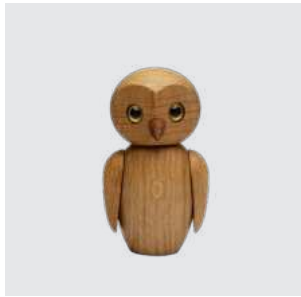

Snow

Baby penguin
2089-FSC

MATERIALS: FSC thermo ash, FSC maple, plastic
DIMENSIONS: H: 7, W: 5, L: 4 (cm)
PACKSIZE: 6
DESIGN: Chresten Sommer

EAN: 5 713487 065718

RRP: DKK 369.00
EUR 55.00
NOK 599.00

Clever