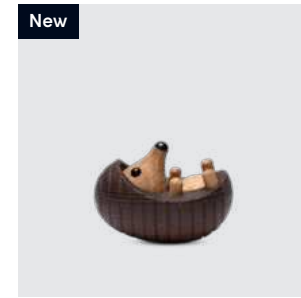

New

Stick

Standing hedgehog
2147-FSC

MATERIALS: FSC thermo ash, FSC oak, plastic
DIMENSIONS: H: 4.4, W: 4.3, L: 7.3 (cm)
PACKSIZE: 6
DESIGN: Chresten Sommer

EAN: 5 713487 067842

RRP: DKK 249.00
EUR 39.00
NOK 419.00