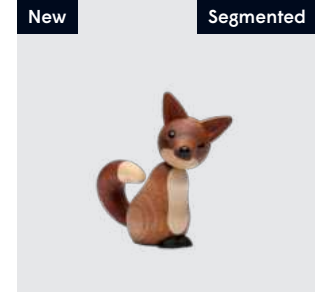

Hazel

Squirrel
2090-FSC

MATERIALS: FSC oak, FSC maple, plastic
DIMENSIONS: H: 11.5, W: 6.5, L: 10.5 (cm)
PACKSIZE: 6
DESIGN: Chresten Sommer

EAN: 5 713487 065732

RRP: DKK 519.00
EUR 69.00
NOK 799.00

Peanut

Baby squirrel
2091-FSC

MATERIALS: FSC oak, FSC maple, plastic
DIMENSIONS: H: 8.5, W: 4, L: 7 (cm)
PACKSIZE: 6
DESIGN: Chresten Sommer

EAN: 5 713487 065756

RRP: DKK 399.00
EUR 59.00
NOK 679.00

The Polar Bear

Polar bear
2003-FSC

MATERIALS: FSC oak
DIMENSIONS: H: 9.8, W: 7.6, L: 26 (cm)
PACKSIZE: 6
DESIGN: Arne Tjomslund (1915-1970)

EAN: 5 713487 063561

RRP: DKK 899.00
EUR 129.00
NOK 1,499.00

The Polar Bear Cub

Polar bear cub
2093-FSC

MATERIALS: FSC oak
DIMENSIONS: H: 6, W: 4.5, L: 15.5 (cm)
PACKSIZE: 6
DESIGN: Arne Tjomslund (1915-1970)

EAN: 5 713487 065954

RRP: DKK 499.00
EUR 69.00
NOK 799.00

New

Foxy

Standing fox
2143-FSC

MATERIALS: FSC light mahogany, FSC maple, FSC thermo ash, plastic
DIMENSIONS: H: 12, W: 5.5, L: 18.5 (cm)
PACKSIZE: 6
DESIGN: Chresten Sommer

EAN: 5 713487 067767

RRP: DKK 519.00
EUR 69.00
NOK 799.00

New

Segmented

Roxy

Sitting fox
2145-FSC

MATERIALS: FSC light mahogany, FSC maple, FSC thermo ash, plastic
DIMENSIONS: H: 10, W: 6, L: 9 (cm)
PACKSIZE: 6
DESIGN: Chresten Sommer

EAN: 5 713487 067804

RRP: DKK 399.00
EUR 55.00
NOK 599.00