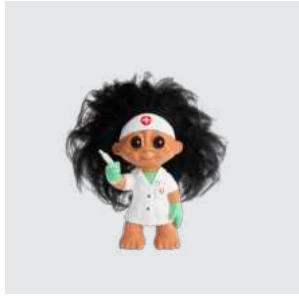

The Nurse, Good Luck Troll

Everyday Trolls
93522

MATERIALS: Polyresin, sheepskin
DIMENSIONS: H: 10, W: 6.3, L: 5 (cm)
PACKSIZE: 4
DESIGN: Thomas Dam

EAN: 5 711336 014214

RRP: DKK 279.00
EUR 39.00
NOK 419.00