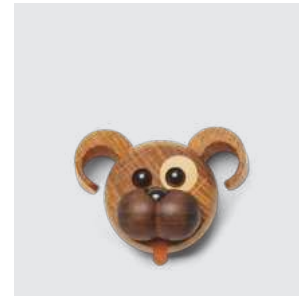

The City Mouse

Mouse
2053-FSC

MATERIALS: FSC oak, FSC stained oak, plastic, leather

DIMENSIONS: H: 6.7, W: 5.3, L: 4.5 (cm)
PACKSIZE: 6
DESIGN: Chresten Sommer

EAN: 5 713487 061314

RRP: DKK 229.00
EUR 32.00
NOK 379.00