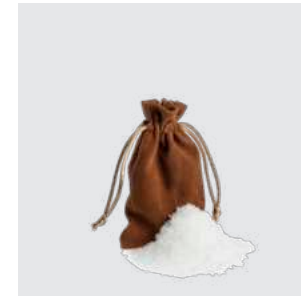

RRP: DKK 299.00
EUR 45.00
NOK 449.00

Calender candle, Pinedam

Christmas Trolls
93700

MATERIALS: Paraffin
DIMENSIONS: Ø: 5, H: 25 (cm)
PACKSIZE: 12
DESIGN: Thomas Dam

EAN: 5 711336 028211

RRP: DKK 79.00
EUR 15.00
NOK 119.00