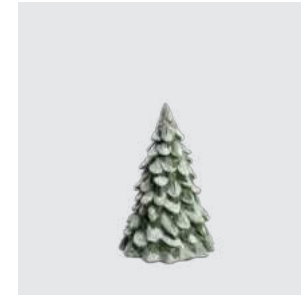

Forest tree, Pinedam, small

Christmas Trolls
93701

MATERIALS: Polyresin
DIMENSIONS: Ø: 7.5, H: 12 (cm)
PACKSIZE: 4
DESIGN: Thomas Dam

EAN: 5 711336 028228

RRP: DKK 149.00
EUR 23.00
NOK 249.00