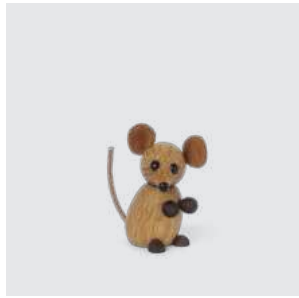

The Country Mouse

Mouse
2052-FSC

MATERIALS: FSC oak, FSC stained oak, plastic, leather

DIMENSIONS: H: 4.5, W: 5.5, L: 5.8 (cm)
PACKSIZE: 6
DESIGN: Chresten Sommer

EAN: 5 713487 061291

RRP: DKK 229.00
EUR 32.00
NOK 379.00