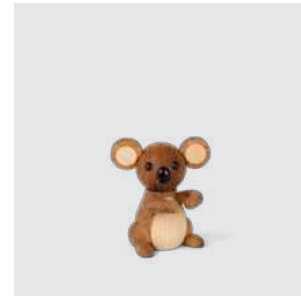

Joey

Baby koala
2034-FSC

MATERIALS: FSC oak, FSC maple, plastic
DIMENSIONS: H: 7.5, W: 4.8, L: 4.6 (cm)
PACKSIZE: 6
DESIGN: Chresten Sommer

EAN: 5 713487 063042

RRP: DKK 399.00
EUR 59.00
NOK 679.00